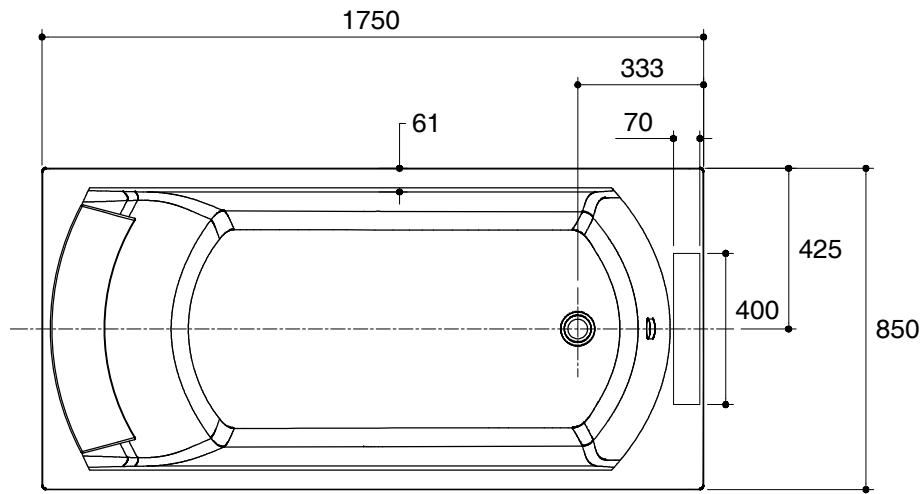

Dimensions are approximate.

Unit: mm

 Recommended Faucet Area

Customer Interface Access Panel
W500 x H450

SKU	K-18256X-0
Name	OVE
Description	PLAIN BATH

KOHLER

*The recommended dimension for installation can be adjusted according to user preferences and layout.