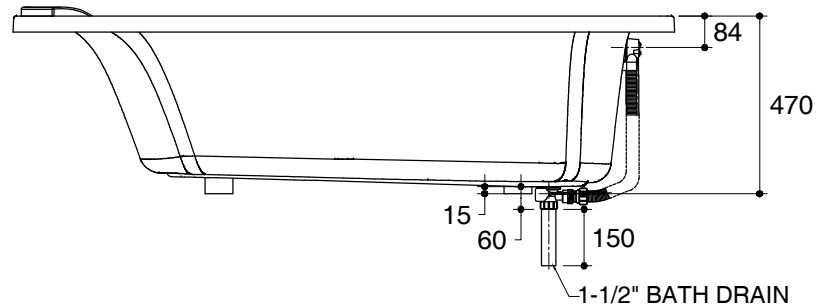

Dimensions are approximate.

Unit: mm

 Recommended Faucet Area

Customer Interface Access Panel
W500 x H450

SKU	K-18256X-0
Name	OVE
Description	PLAIN BATH

KOHLER

*The recommended dimension for installation can be adjusted according to user preferences and layout.