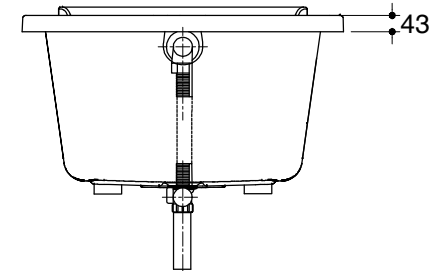

Dimensions are approximate.

Unit: mm

 Recommended Faucet Area

Customer Interface Access Panel
W500 x H450

SKU	K-18256X-0
Name	OVE
Description	PLAIN BATH

KOHLER

*The recommended dimension for installation can be adjusted according to user preferences and layout.